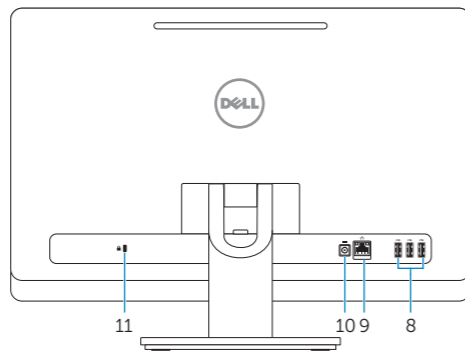

1. Statusindikator for kamera
2. Kamera
3. Mikrofon
4. Knappen, der bruges til at skubbe det optisk drev ud
5. Optisk drev
6. Indikator for hårddiskaktivitet
7. Tænd/sluk-knap
8. USB 2.0-porte (3)
9. Netværksport

10. Port til strømsadapter
11. Sikkerhedskablets åbning
12. Mediekortlæser
13. USB 2.0-porte (2)
14. Mikrofonport
15. Hovedtelefonport
16. Skærmens tænd/sluk-knap
17. Skærmens knap til at formindske lysstyrken
18. Skærmens knap til at øge lysstyrken

1. Statuslys for kamera
2. Kamera
3. Mikrofon
4. Utløserknapp for optisk stasjon
5. Optisk disk
6. Aktivitetslampe for harddisk
7. Strømknapp
8. USB 2.0-kontakter (3)
9. Nettverksport
10. Port for strømadapter

11. Spor for sikkerhetskabel
12. Mediekortleser
13. USB 2.0-kontakter (2)
14. Mikrofonport
15. Hodeltelefonport
16. Av/på-knapp for skjerm
17. Knapp for å redusere lysstyrken på skjerm
18. Knapp for å øke lysstyrken på skjerm